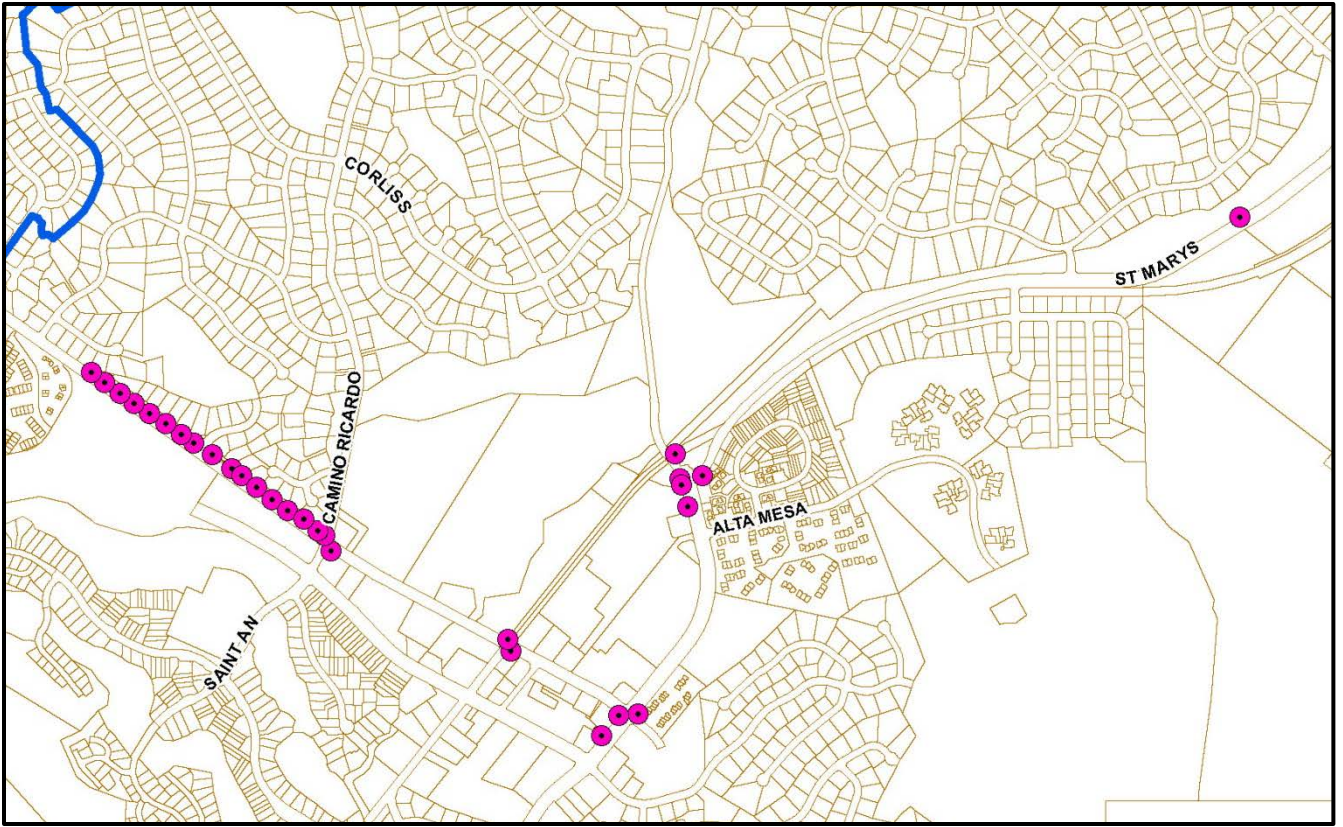

Commons Fence Location A: St. Mary's Road

Commons Fence Location B: Moraga Road

Hacienda Fence, within 50 feet of Moraga Road Access Driveway

Northeast Corner, Rheem and Moraga Road

Existing Light Pole Banner Stand Locations