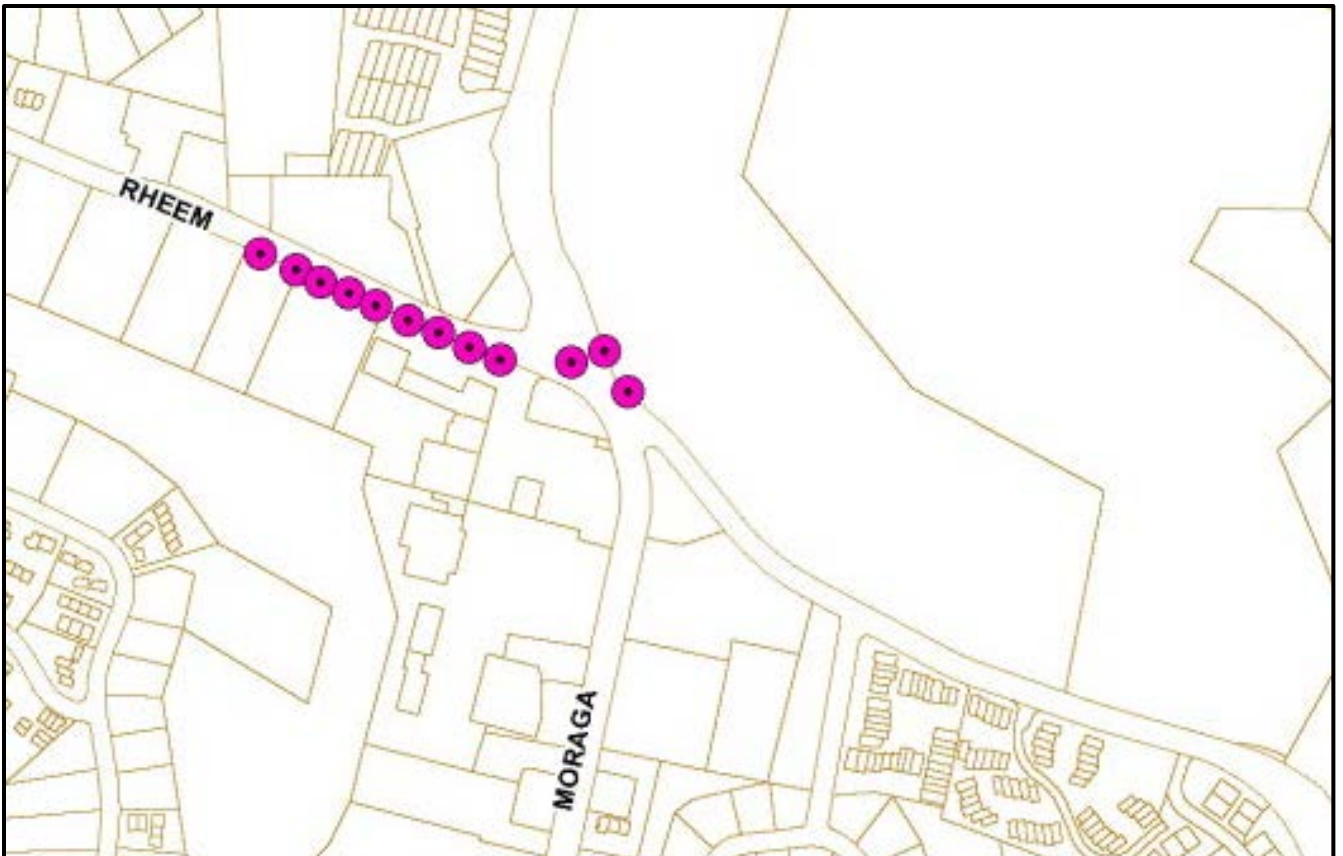

Commons Fence Location A: St. Mary's Road

Commons Fence Location B: Moraga Road

Hacienda Fence, within 50 feet of Moraga Road Access Driveway

Northeast Corner, Rheem and Moraga Road

Existing Light Pole Banner Stand Locations