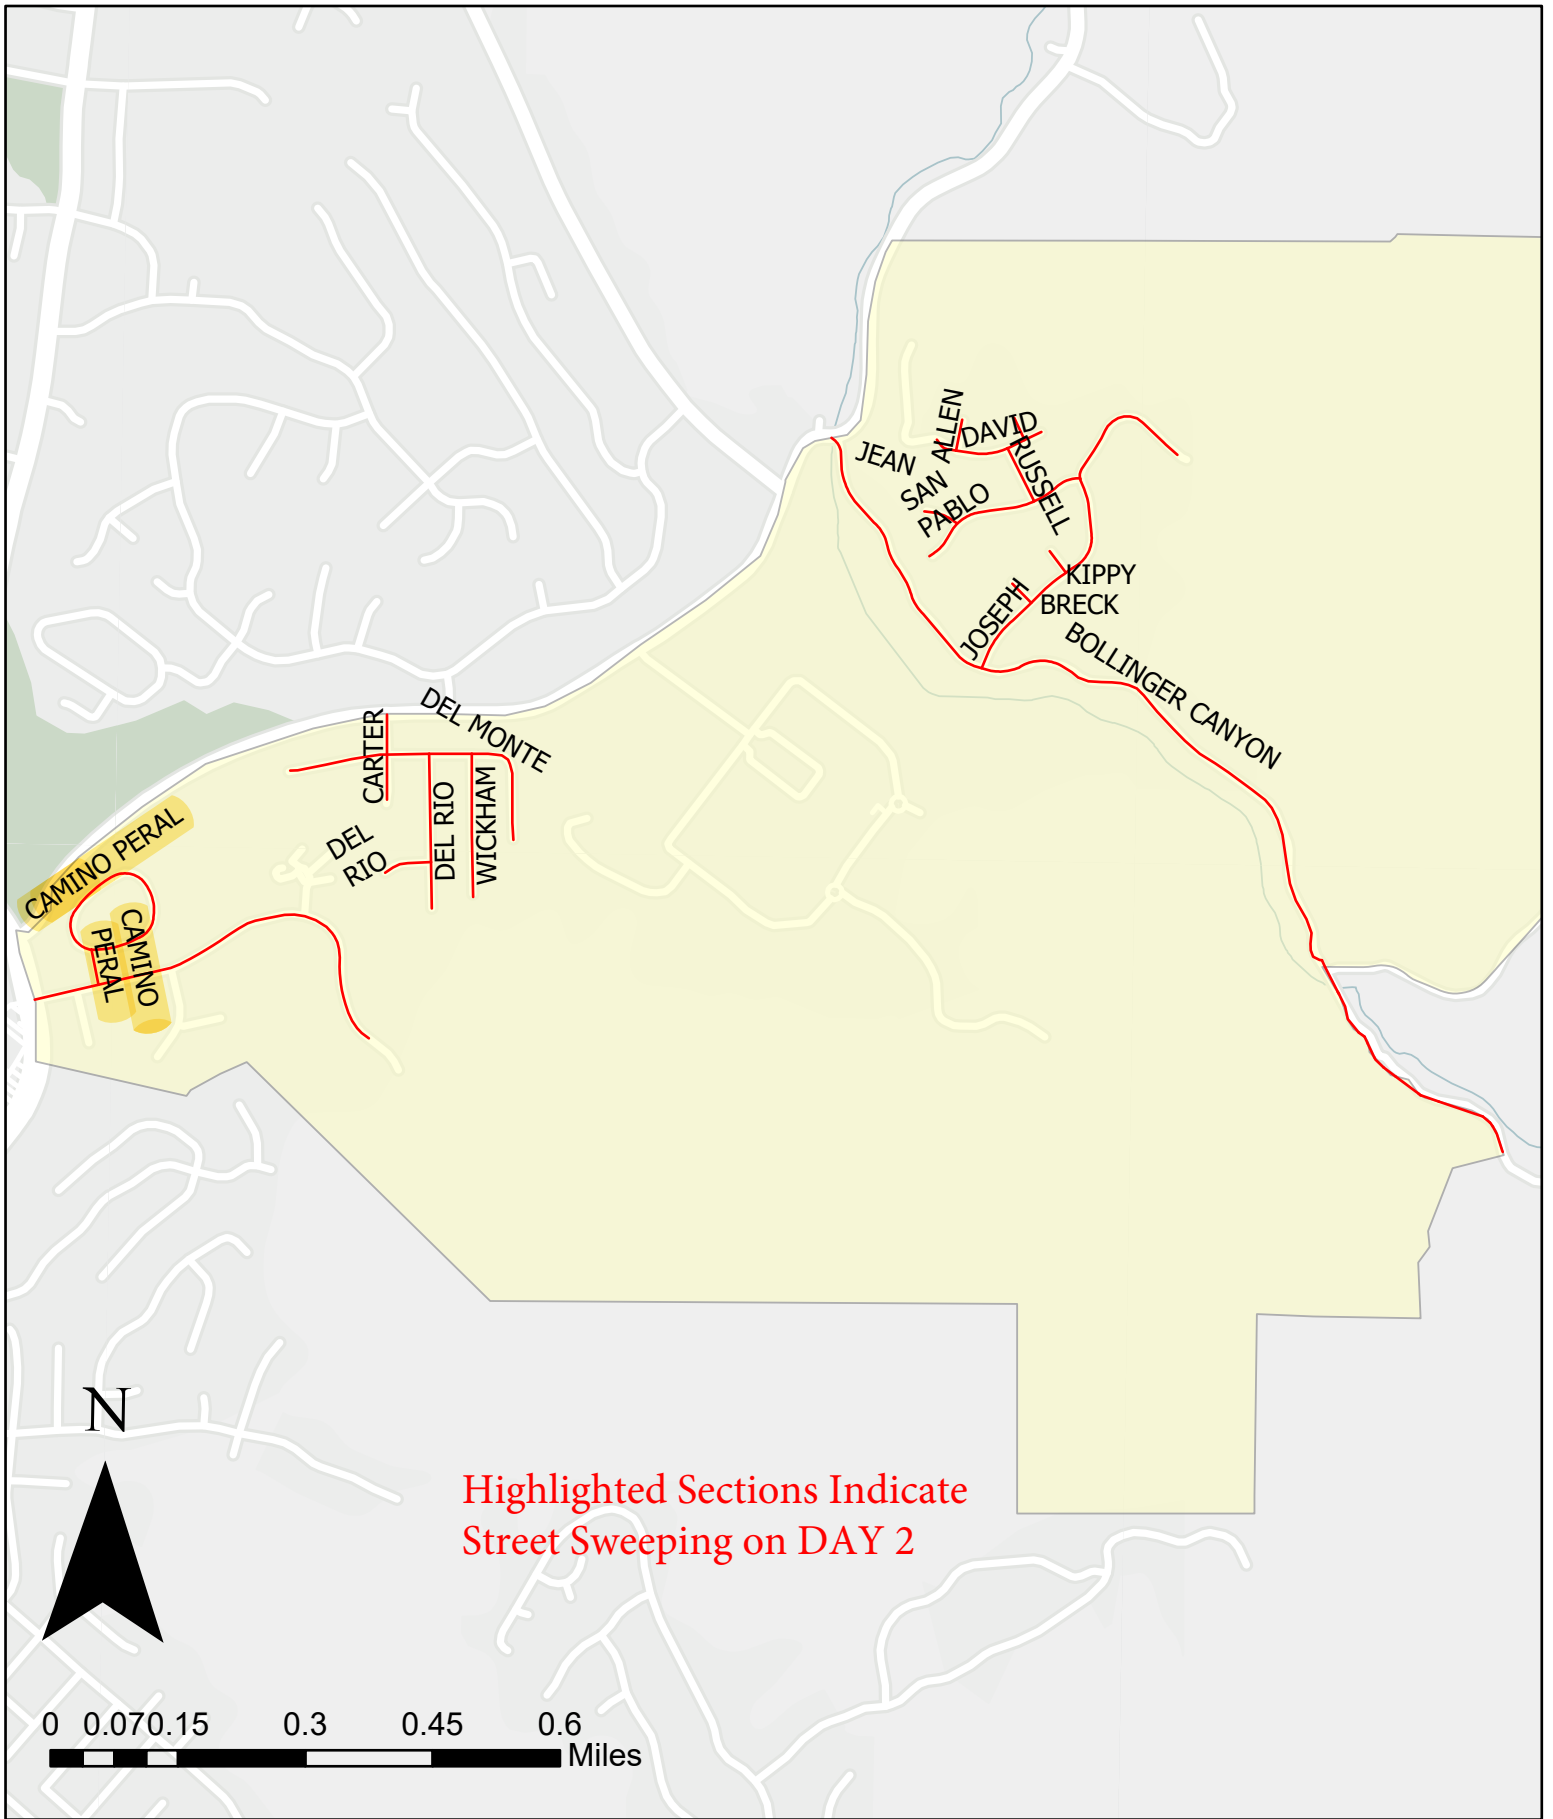

Zone 4

Curb Length: 69,936 ft

Zone 5

Curb Length: 46,173 ft

Zone 6

Curb Length: 57,663 ft

Zone 7

Curb Length: 85,272 ft