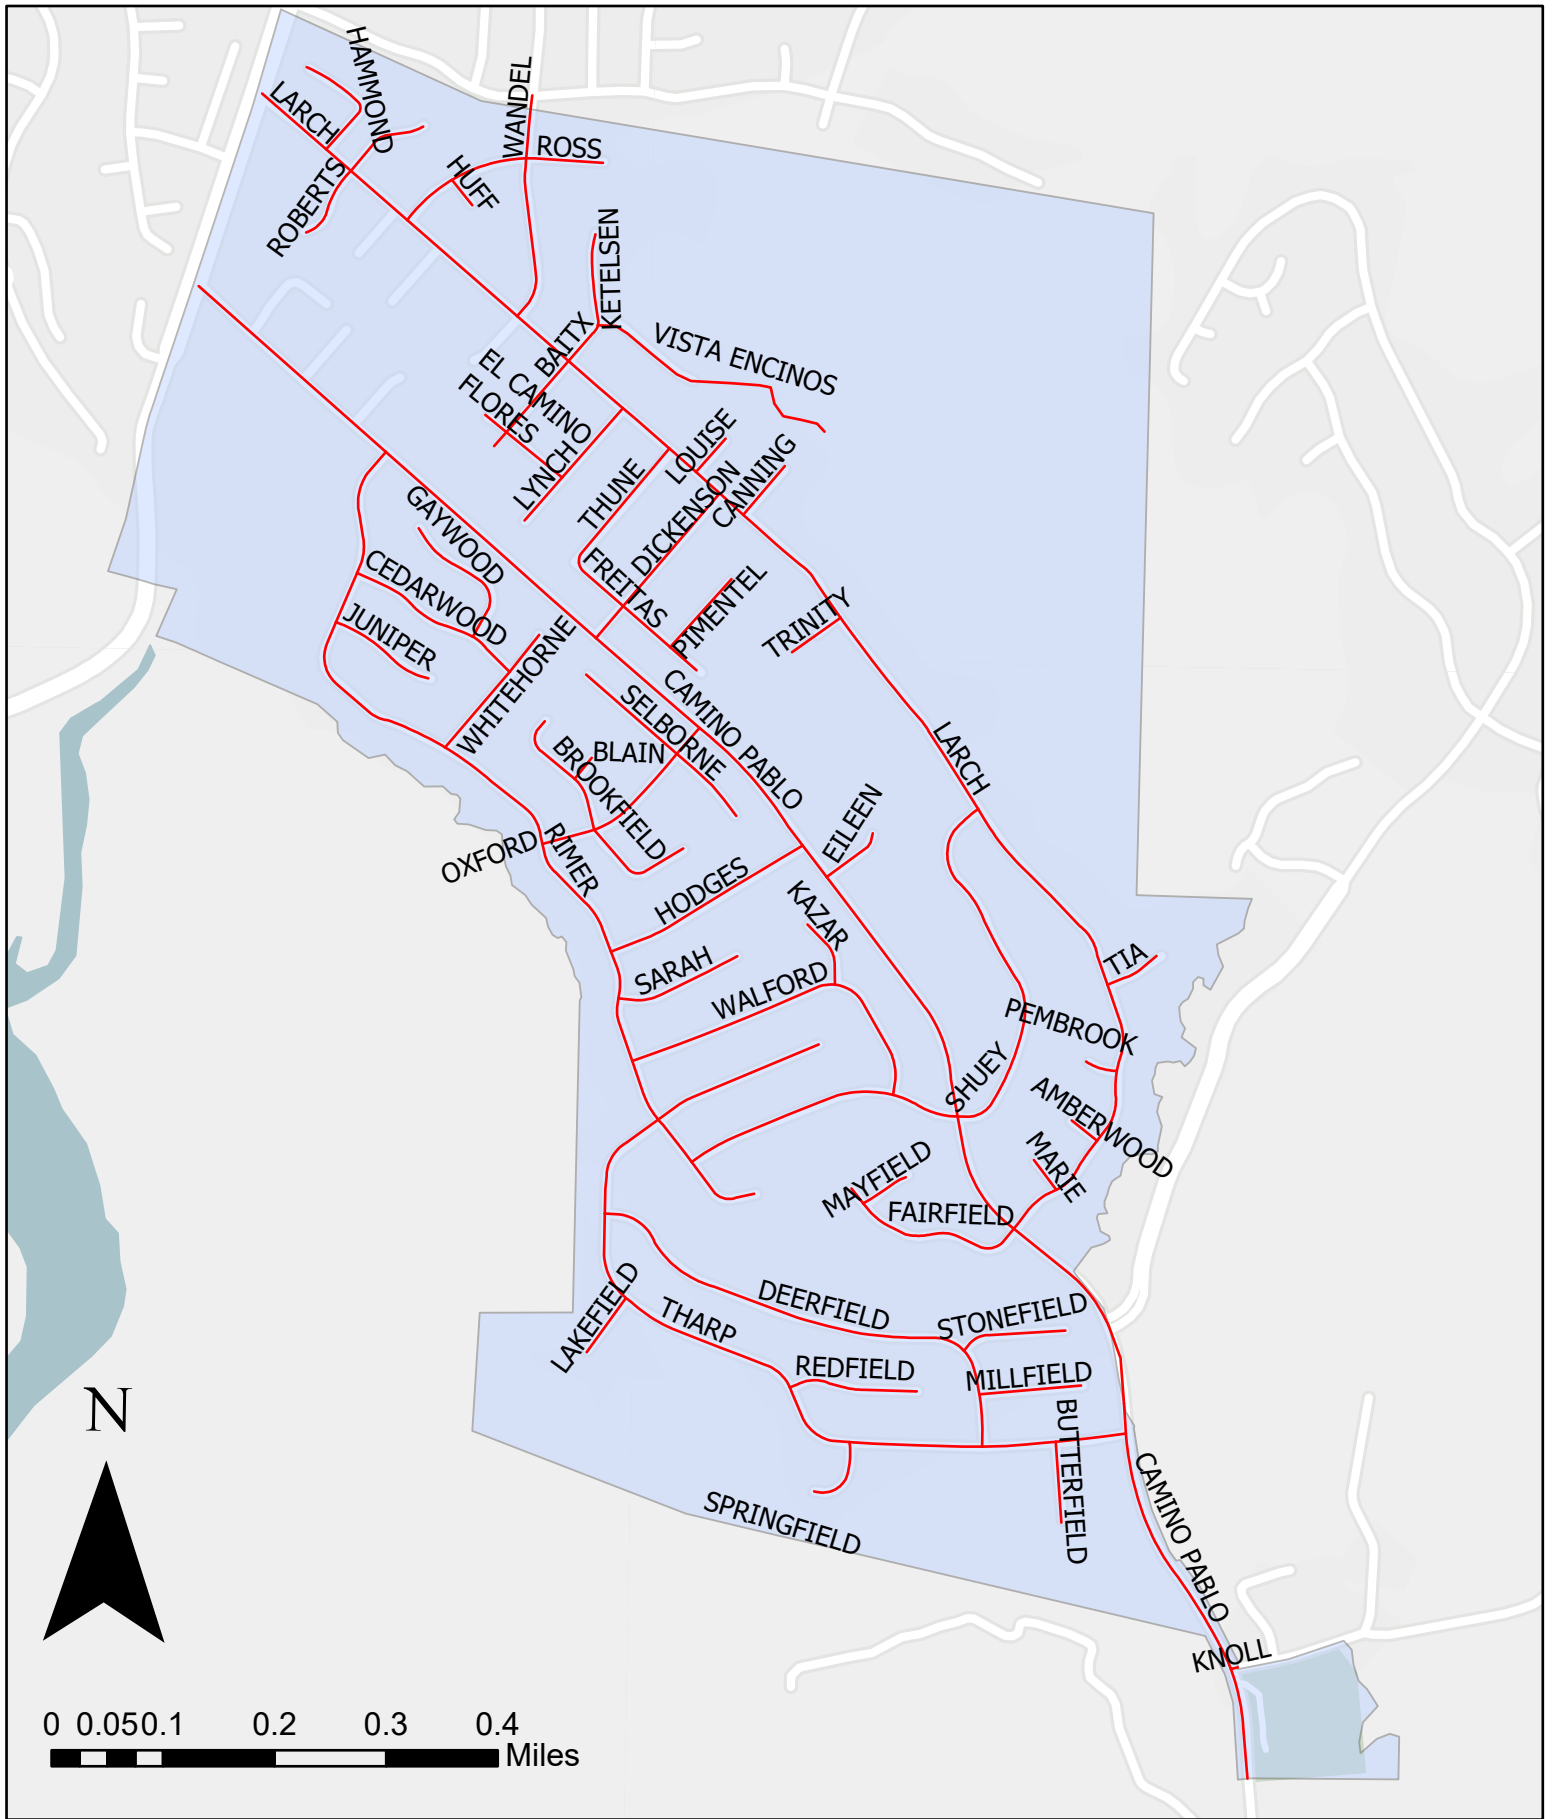

Zone 4

Curb Length: 69,936 ft

Zone 5

Curb Length: 46,173 ft

Zone 6

Curb Length: 57,663 ft

Zone 7

Curb Length: 85,272 ft