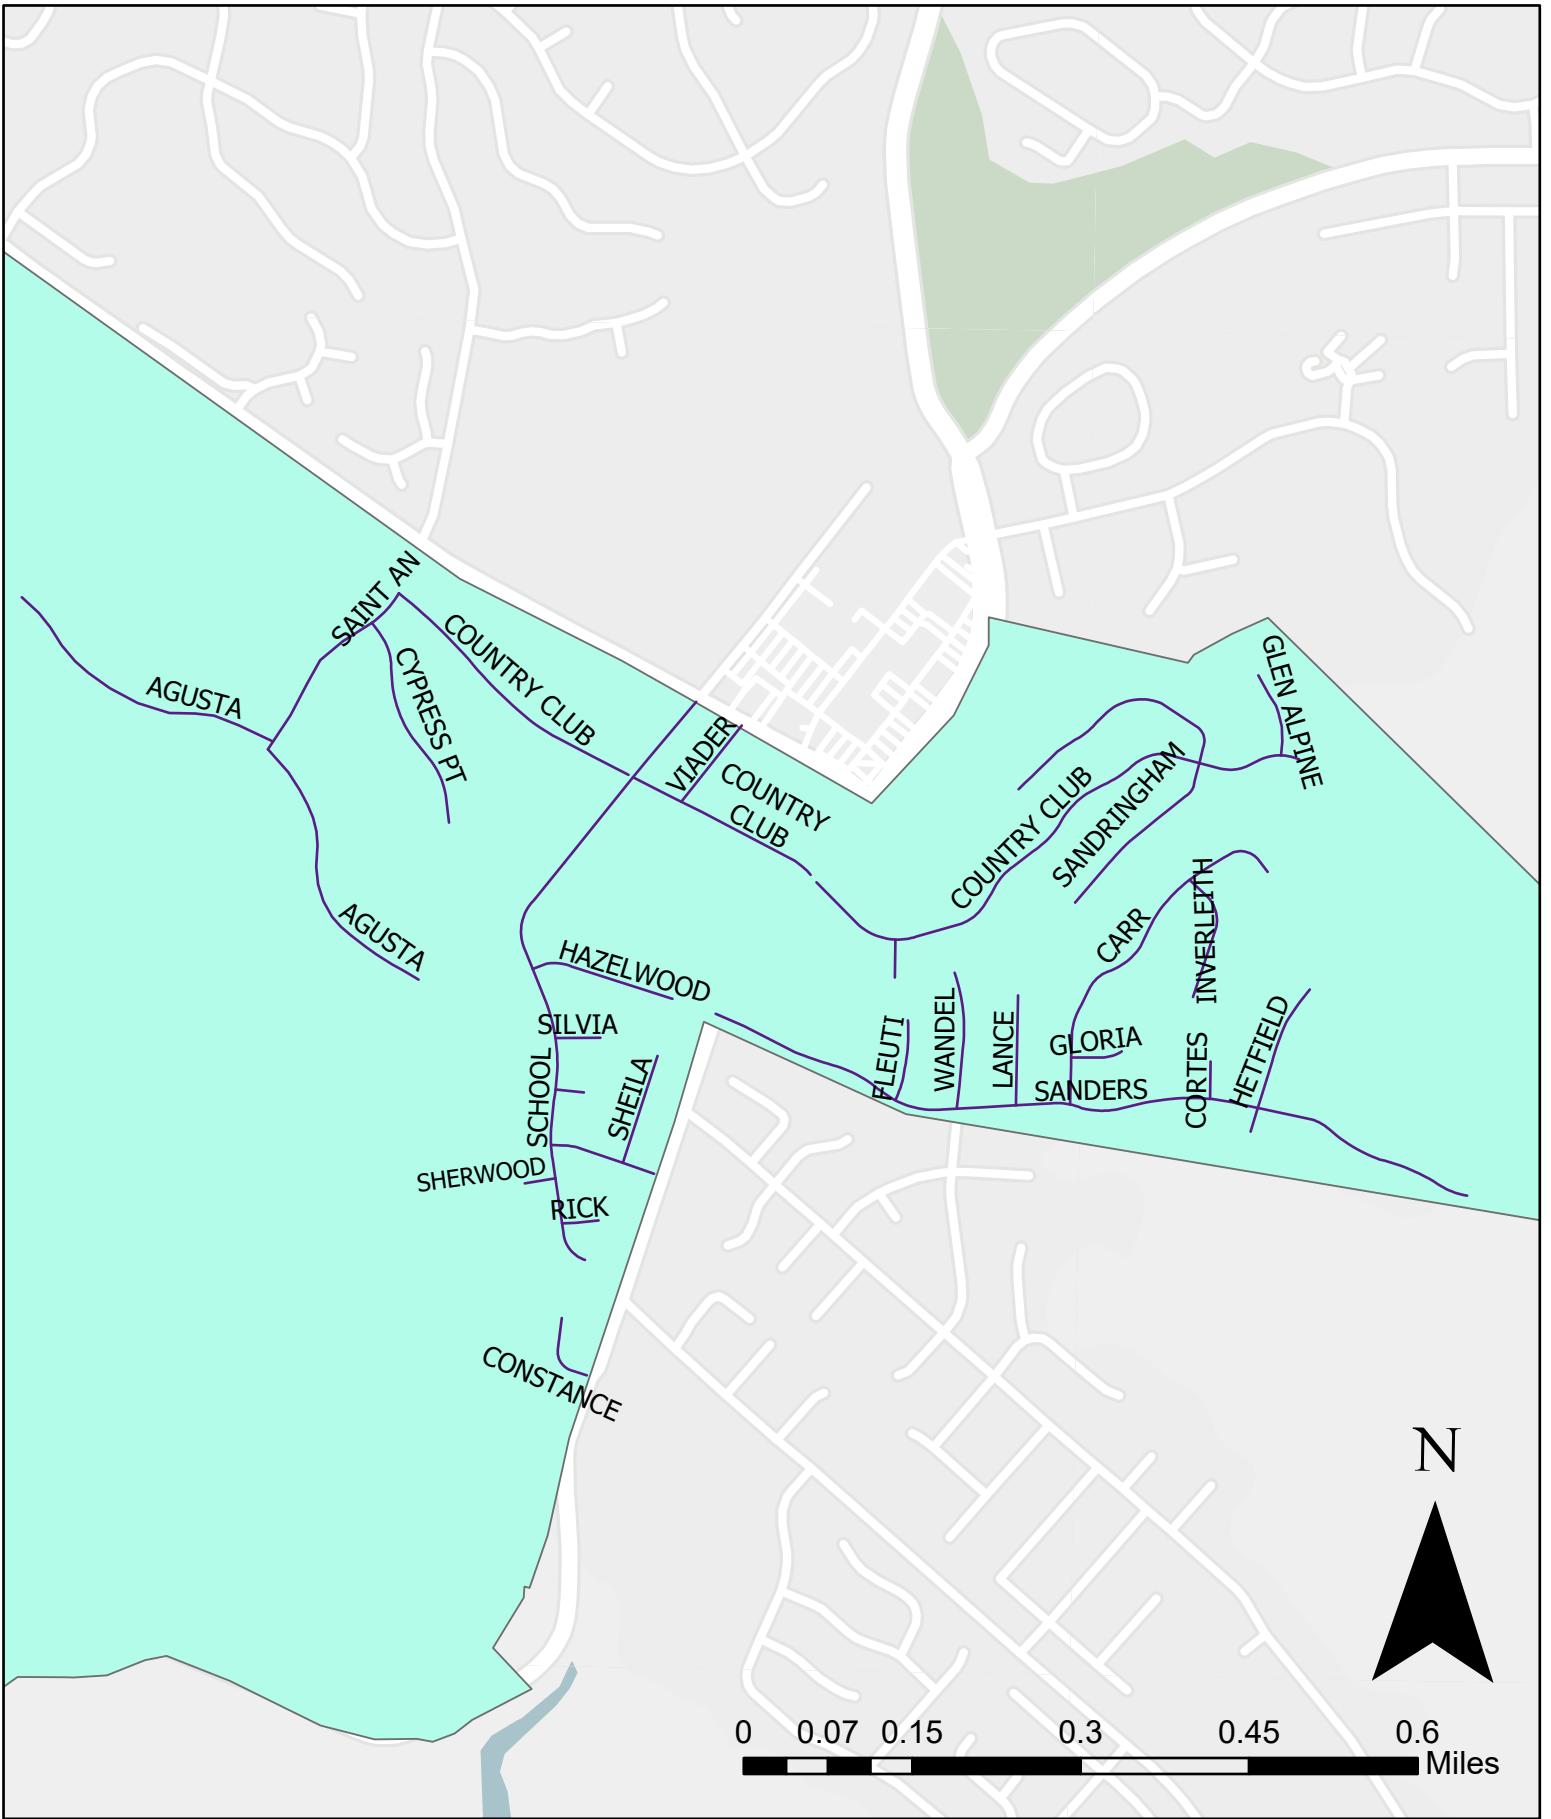

Zone 4

Curb Length: 69,936 ft

Zone 5

Curb Length: 46,173 ft

Zone 6

Curb Length: 57,663 ft

Zone 7

Curb Length: 85,272 ft