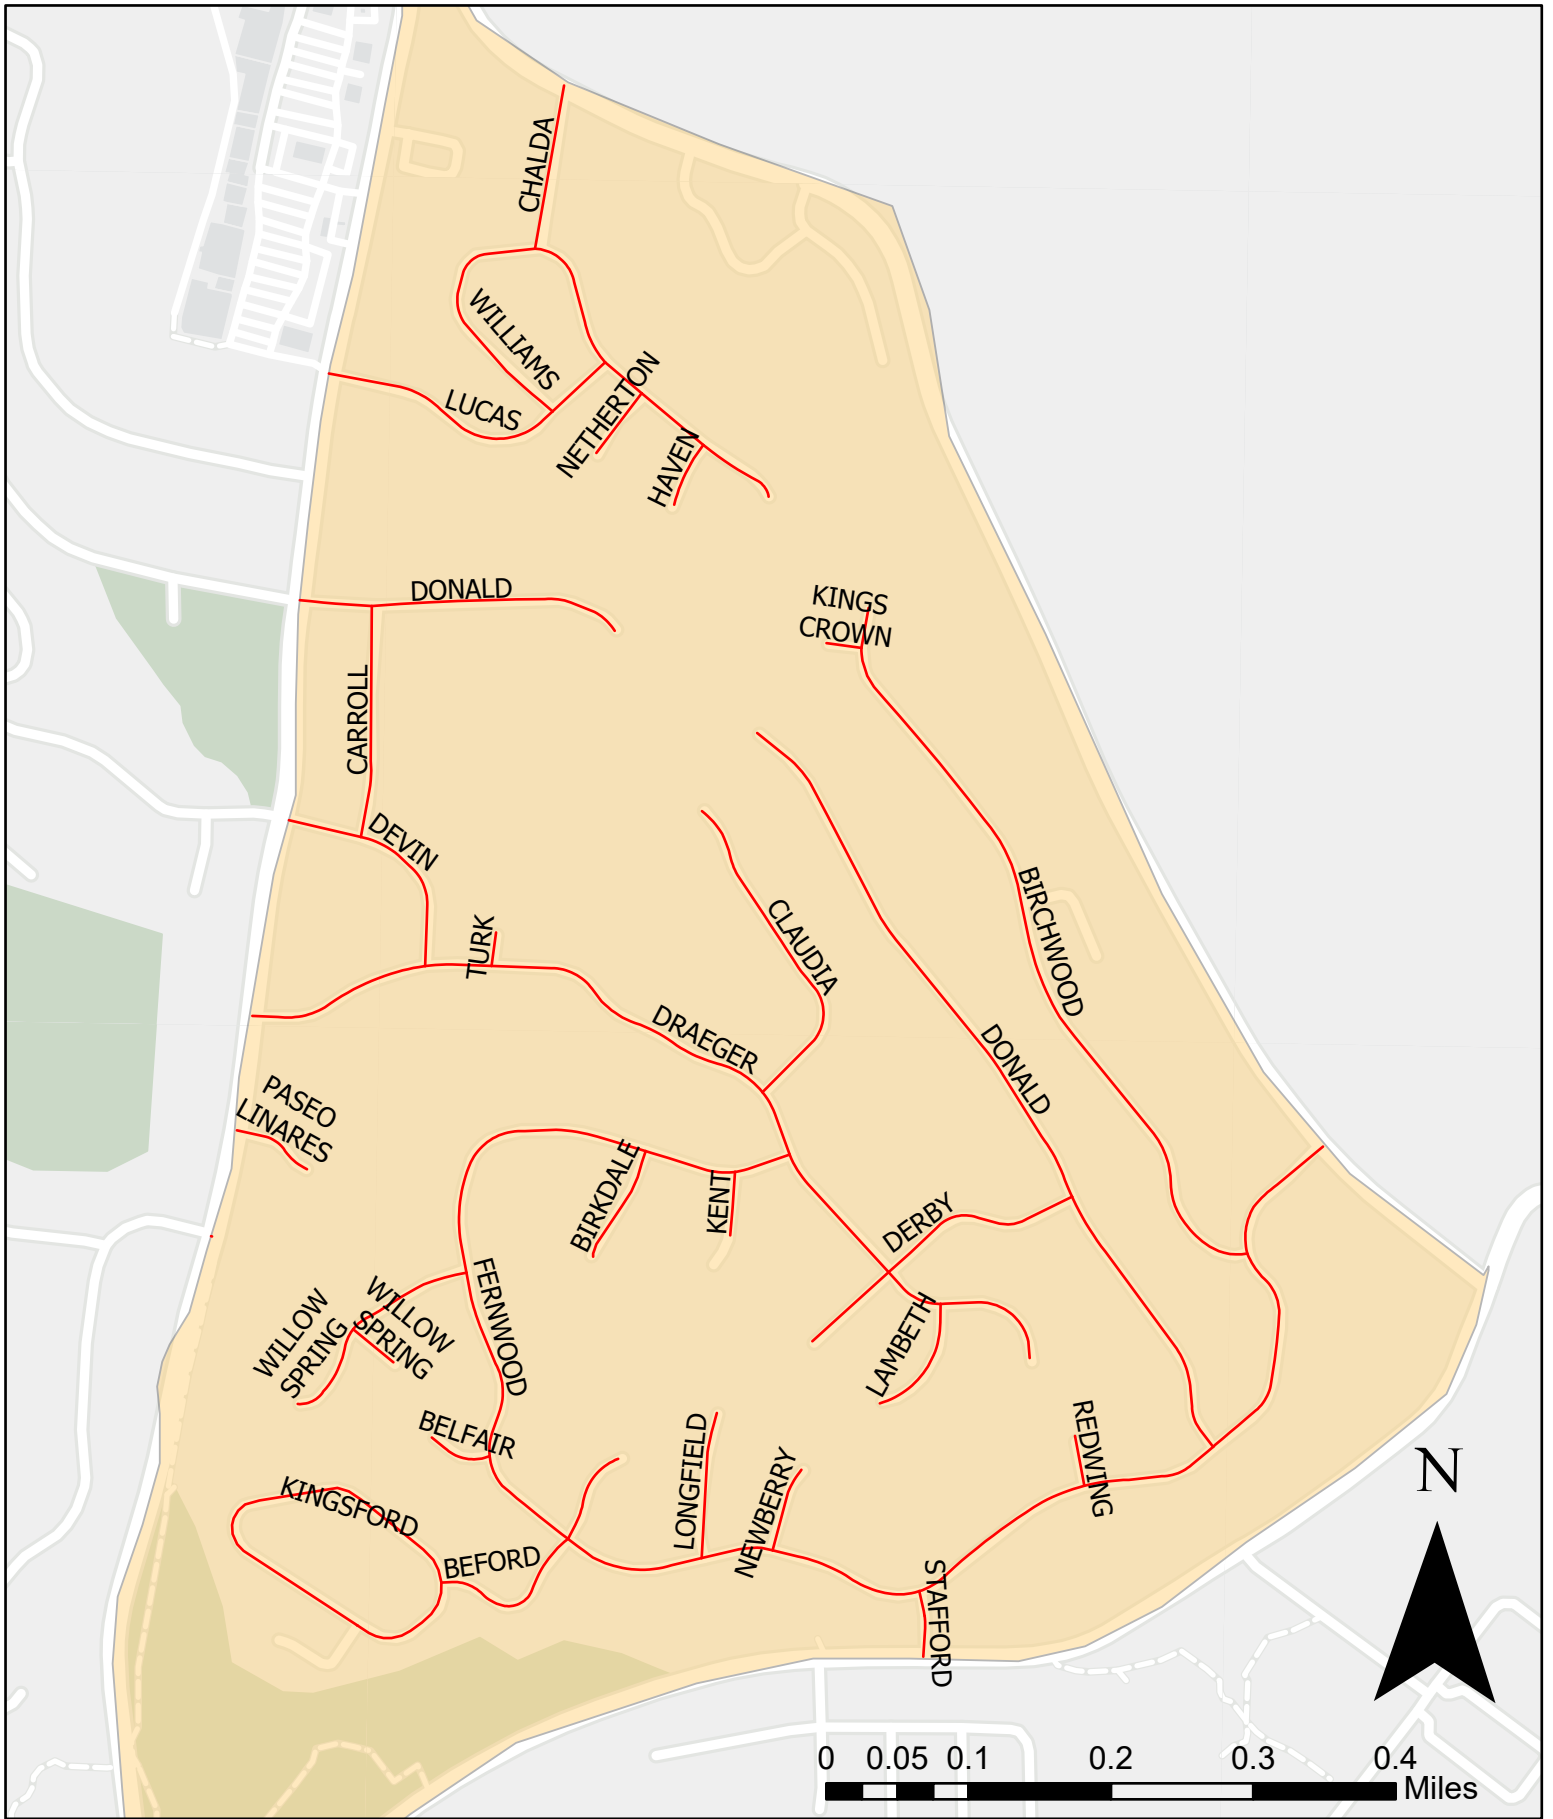

Zone 1

Curb Length: 72,344 ft

Zone 2

Curb Length: 44,820 ft

Zone 3

Curb Length: 71,248 ft

Zone 5

Curb Length: 46,173 ft