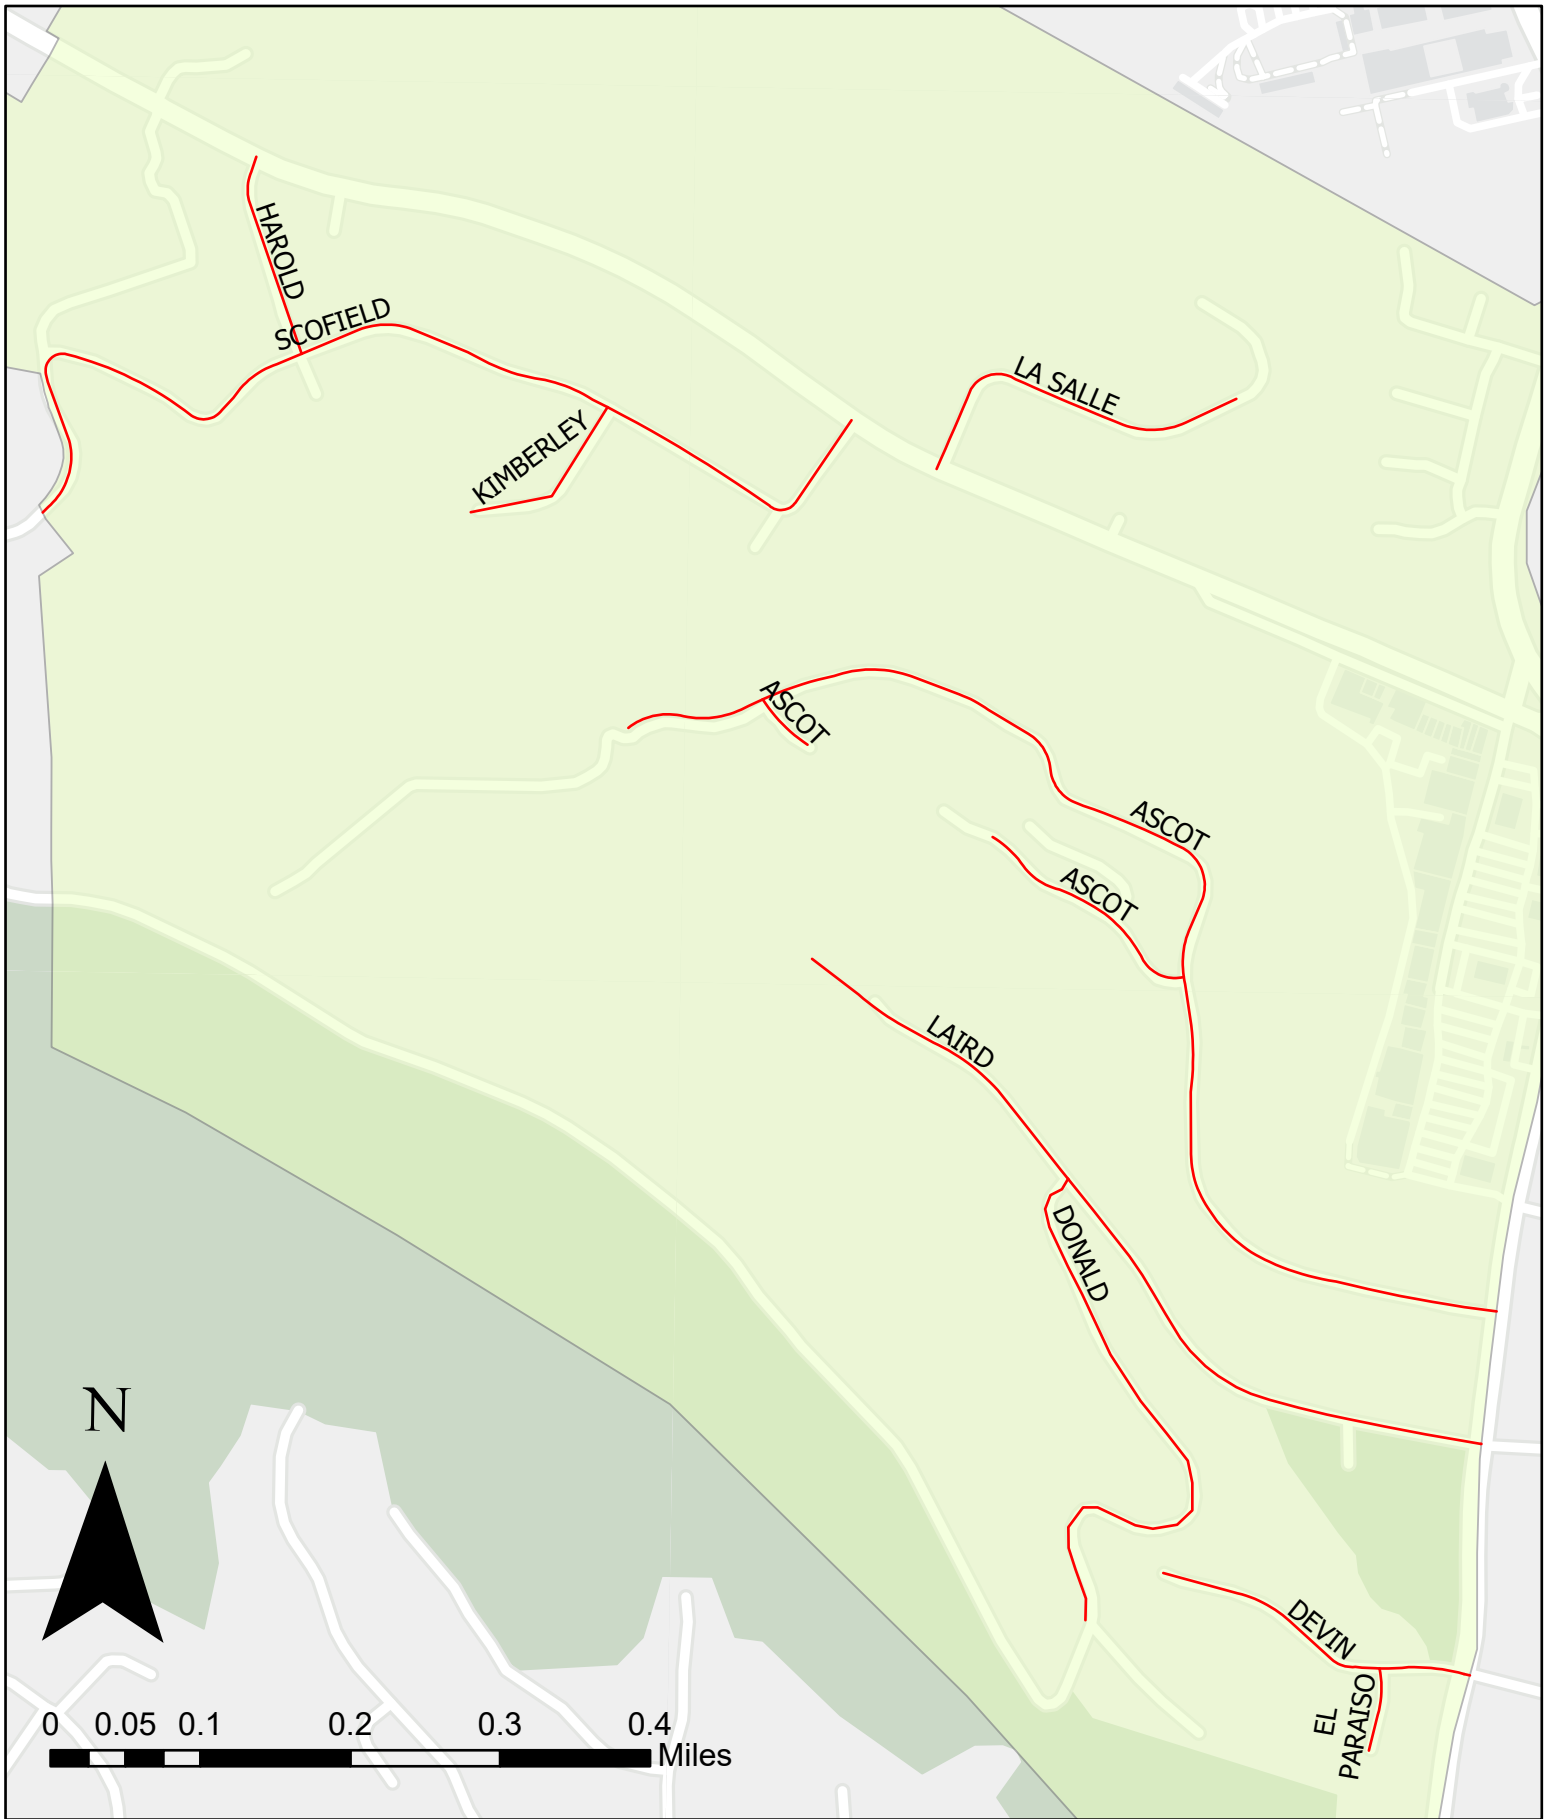

Zone 1

Curb Length: 72,344 ft

Zone 2

Curb Length: 44,820 ft

Zone 3

Curb Length: 71,248 ft

Zone 5

Curb Length: 46,173 ft