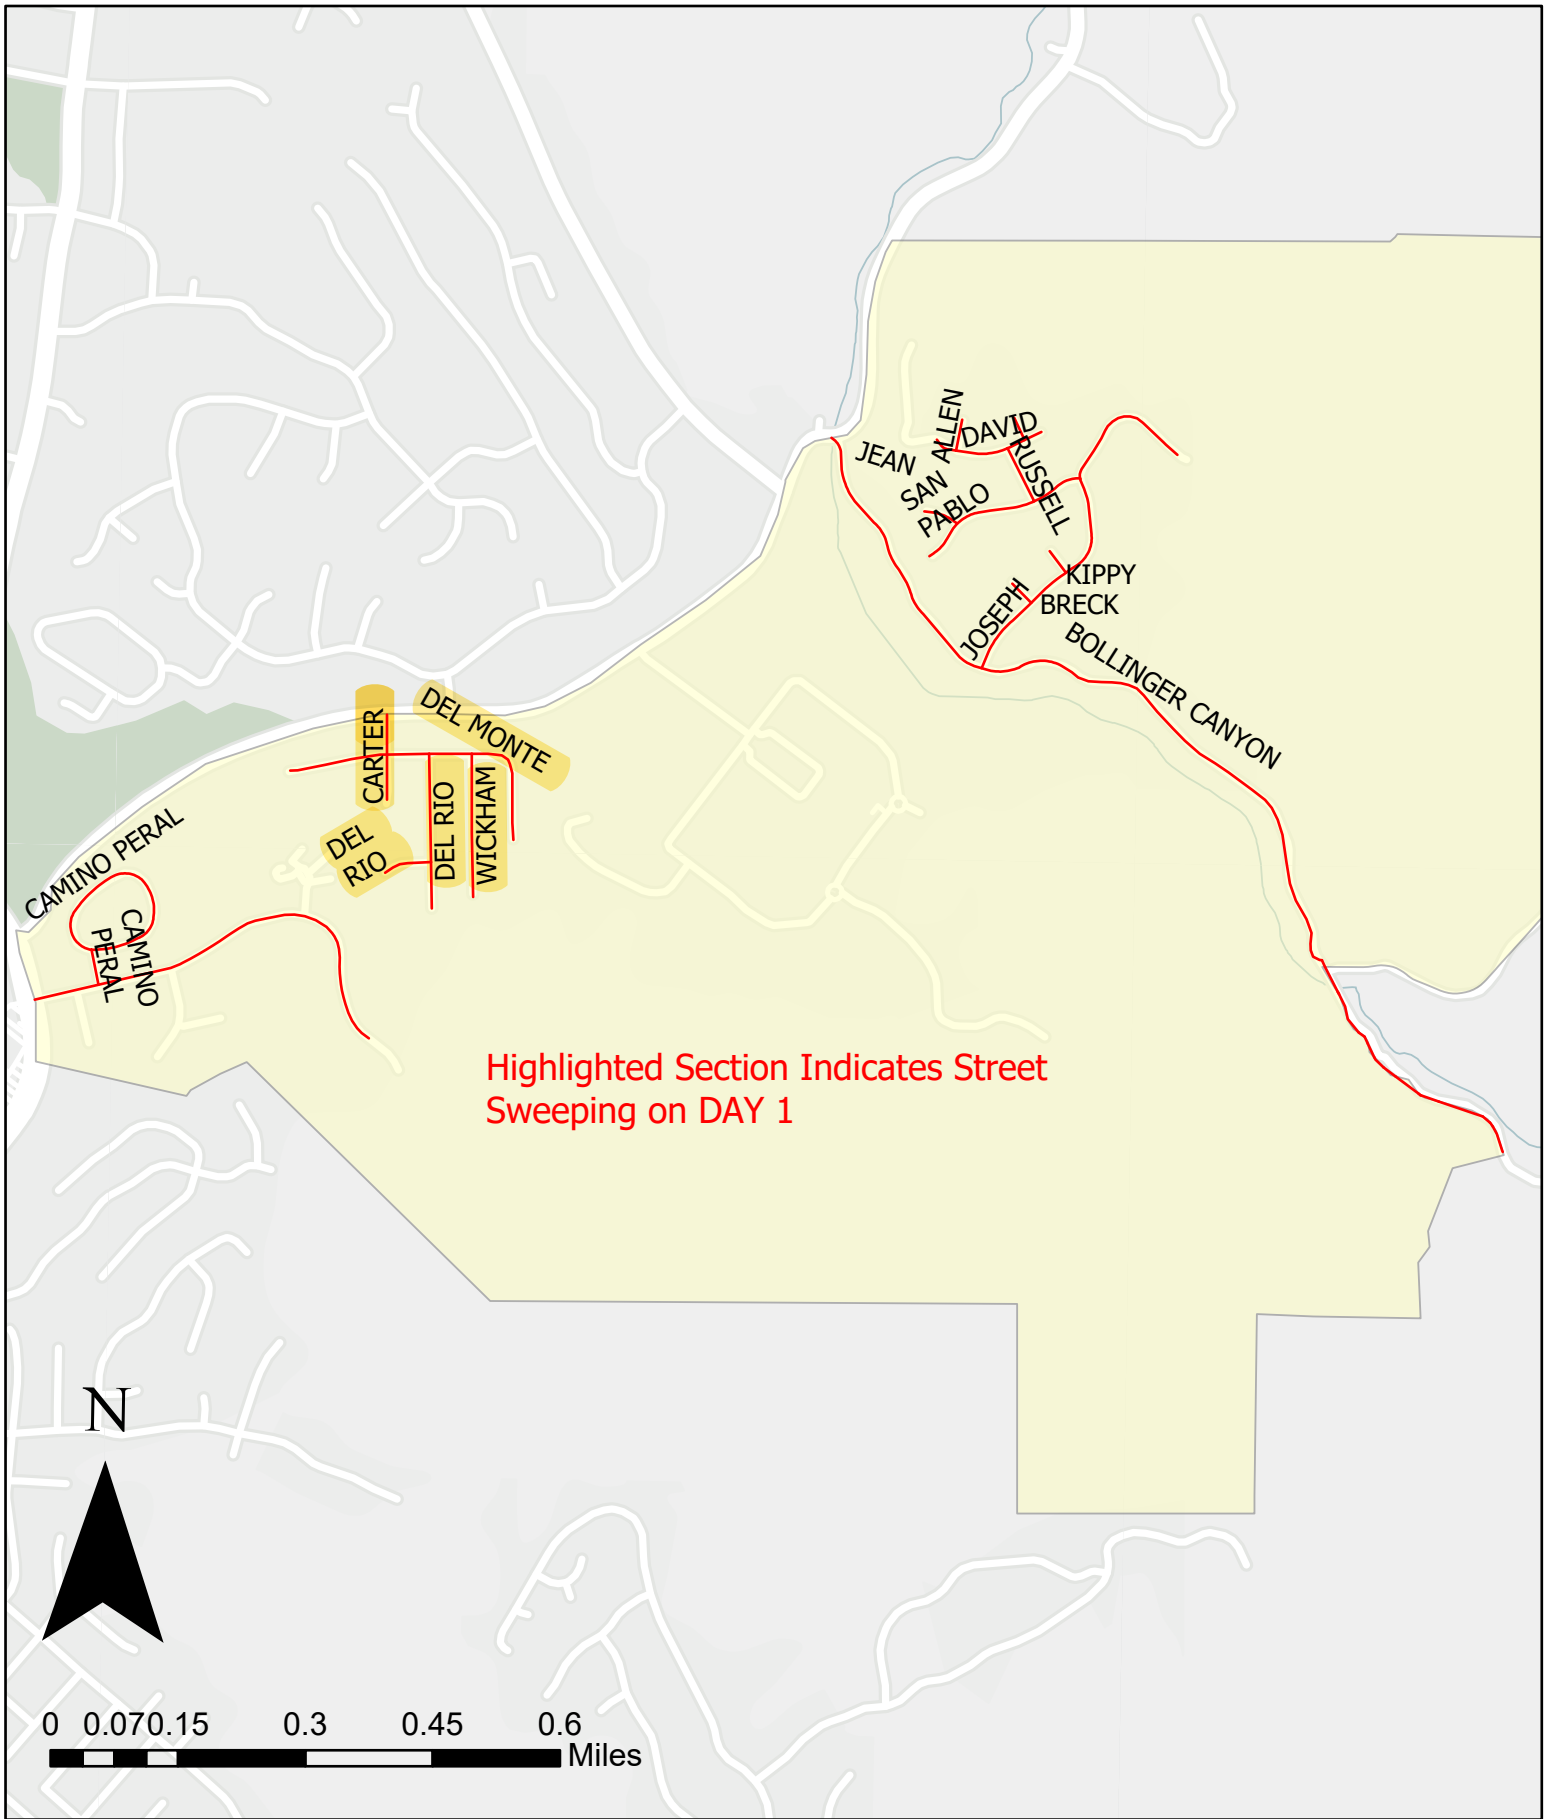

Zone 1

Curb Length: 72,344 ft

Zone 2

Curb Length: 44,820 ft

Zone 3

Curb Length: 71,248 ft

Zone 5

Curb Length: 46,173 ft